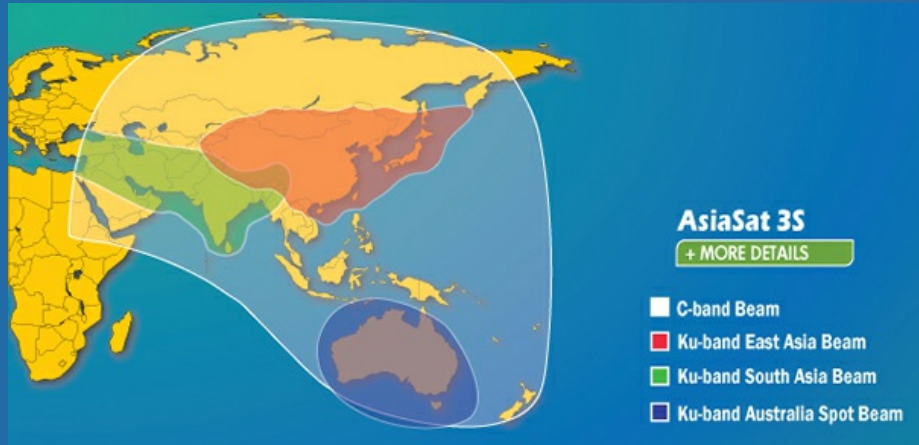

C o v e r a g e A r e a

Parameters of ISAAC TV

Name of Satellite	AsiaSat 105 °3S
Polarity H	H
Downlink Freq:	4071
Symbol Rate:	14240 MS/s
FECC	(3/4)
BroadCast Format:	DVB-PAL Mpeg2
Service ID:	ISAAC TV.

South Asia Countries

Country	Capital
Afghanistan	Kabul
Bangladesh	Dacca
Bhutan	Thimpu
Brunei	Bandar Seri Begawan
Cambodia	Phnom Penh
India	New Delhi
Indonesia	Jakarta
Laos	Vientiane
Malaysia	Kuala Lumpur
Maldives	Male
Myanmar	Yangon
Nepal	Kathmandu
Pakistan	Islamabad
Papua New Guinea	Port Moresby
Philippines	Manila
Singapore	Singapore
Sri Lanka	Colombo
Thailand	Bangkok
Vietnam	Hanoi

North Asia Countries

Country	Capital
Kazakhstan	Astana
Kyrgyzstan	Bishkek
Tajikistan	Dushanbe
Turkmenistan	Ashgabat
Uzbekistan	Tashkent

East Asia Countries

Country	Capital
China	Beijing
Tibet	Lhasa
Vietnam	
Hongkong	
Japan	Tokyo
North Korea	Pyongyang
South Korea	Seoul
Mongolia	Ulan Bator
Taiwan	Taipei